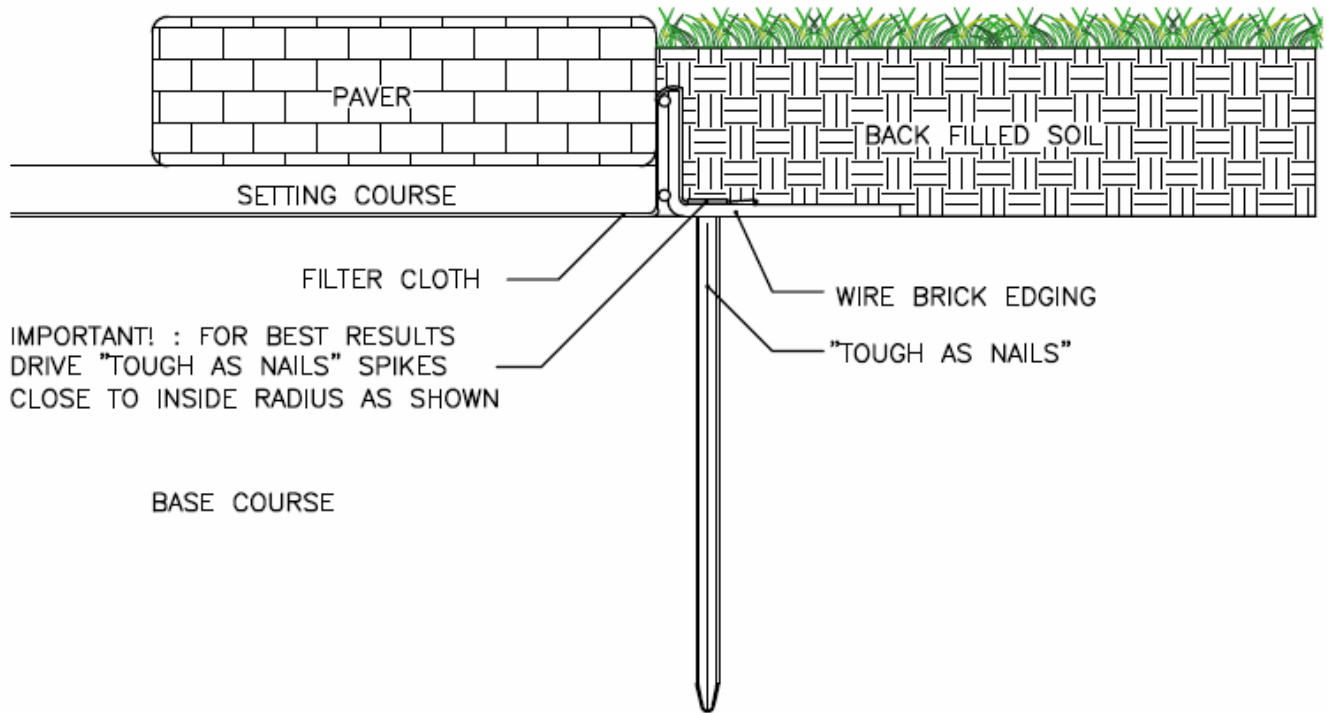

Outside Edging

Inside Edging

*Tough As Nails 9" Landscape Spikes
9" x 3/4", 1" SQ. Drive Head
250 Spikes per Bucket*