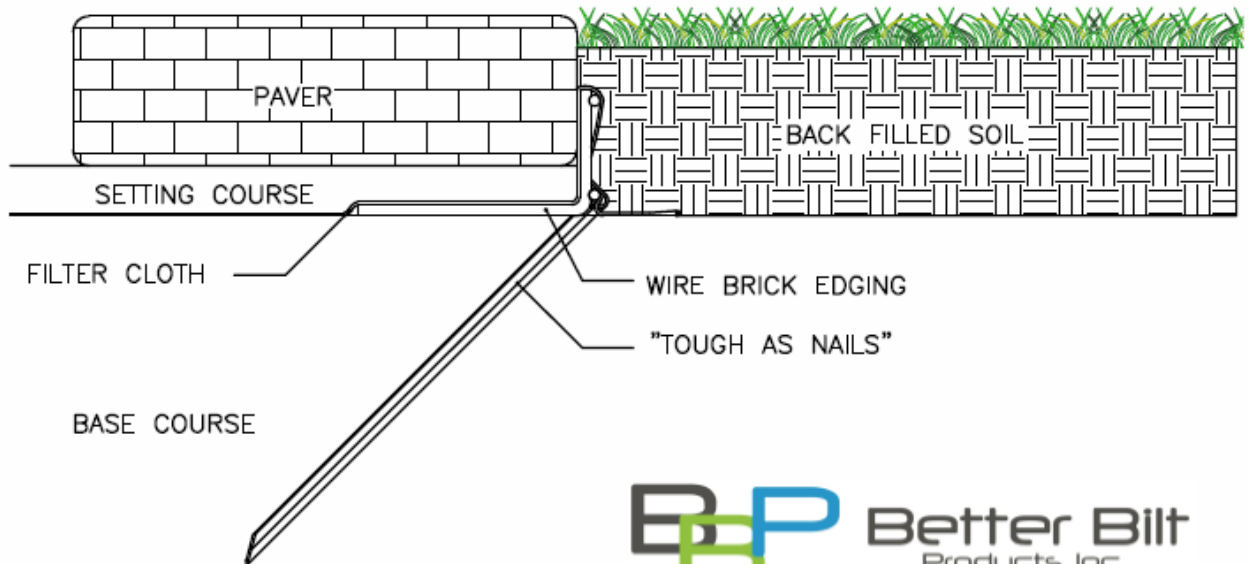

Outside Edging

Inside Edging

*Tough As Nails 9" Landscape Spikes
9" x 3/4", 1" SQ. Drive Head
250 Spikes per Bucket*